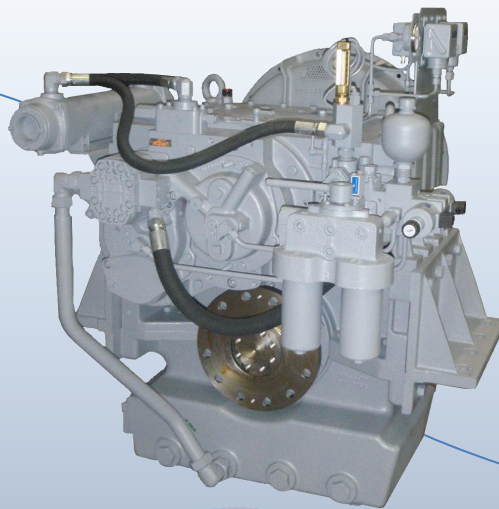

360 passengers

Catamarans

Almadense & Lisbonense

Transtejo (Owner)

Navalria (Shipbuilder)

CAT engine
2x C32
850hp@1800rpm

Masson Marine supply
2x MM W4400 NR
2x CPP MMS 480

MASSON MARINE SAS