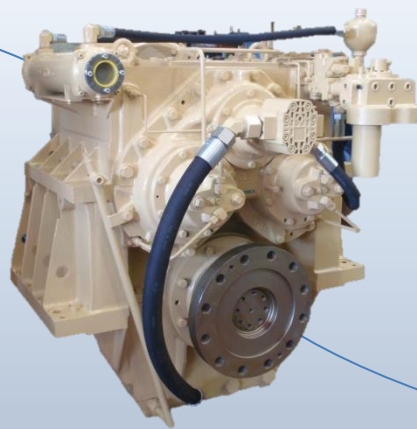

35t BP Tug Boat

EPI SUCESSO

**Francisco Cardama
(Shipyard)**

**CAT Engines
2x 3512B – 2600hp**

**Masson Marine supply
2x MM W7400**

MASSON MARINE SAS

5 Rue Henri-Cavallier - 89100 Saint Denis les Sens France