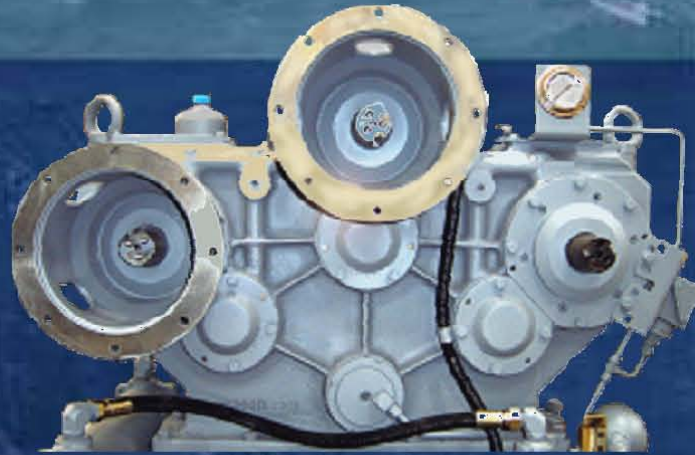

Power Take Off

PTOs are accessories to drive generators, pumps or any other equipment depending on your needs.

They can be live or clutchable, up to 10 outputs.

Our PDF Type 3, as above picture, offers significant space savings around the engine, in the engine room and serves in particular to have more hydraulic equipment on board : 2 pumps and an alternator for example.

Our PTOs specifications

- PTO output speed can be adjusted depending on the application and on the engine speed.
- Electric clutch control (24 V DC)
- No specific maintenance needed as PTOs are integrated to the gearboxes
- PTOs can be installed even if the gearboxes are already on board

Applications

- Hydraulic pumps
- Water pumps (FiFi vessels)
- Generators / Alternators
- Dredgers

Pictures of some of our PTOs:

PTO 1 on MM W4400, PTO 2 on MM W 7200NR and PTO 3 on MM W7400

Focus on Masson Marine