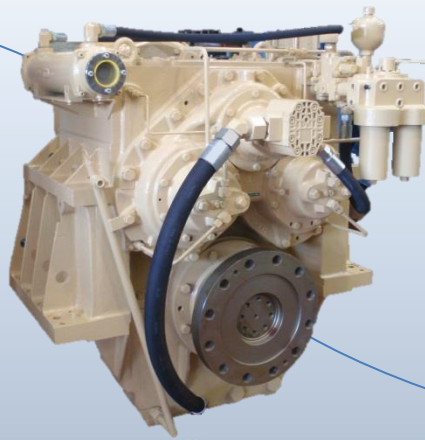

22m Tug Boat

EVYAP M, HERSEK

**Eregli Gemi Insa Sanayi Tic.
Turkey
(Shipbuilder)**

**Med Marine
(Owner)**

MTU Engine 12V4000M61R
- 1600rpm
- Total power : 2280kW

Masson Marine supply
- 2x MM W7400, k=5.26/1
- 2x Fixed Pitch 4 blades