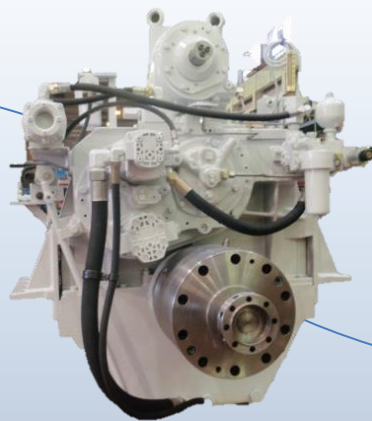

25m Fishing Boat

Belle Ile II

**Oremar – Asfibe, Spain
(Shipbuilder)**

Sète, France (Home Port)

**Caterpillar 3508 B
784kW @ 1600 rpm**

**Masson Marine supply
MM W5200 DS - Dual Speed**

MASSON MARINE SAS

5 Rue Henri-Cavallier - 89100 Saint Denis les Sens France