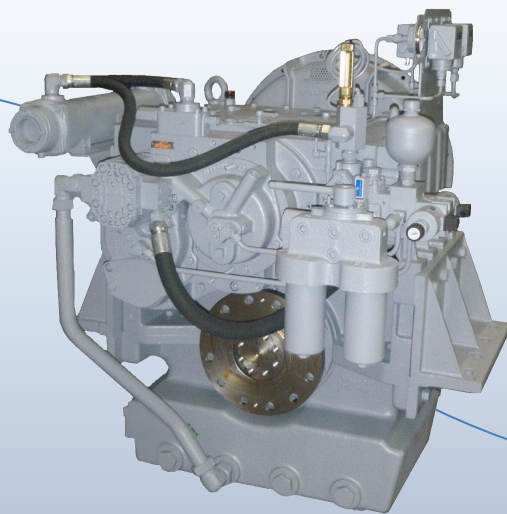

Supply Vessel

BATOIL BEAGLE 1

**Istanbul Yard
(Shipbuilder)**

**Services Nigeria Ltd
(Owner)**

**2x Caterpillar C32 engines
1300bhp@1800rpm**

**Masson Marine supply
- 2x MM W4400**

MASSON MARINE SAS

5 Rue Henri-Cavallier - 89100 Saint Denis les Sens France