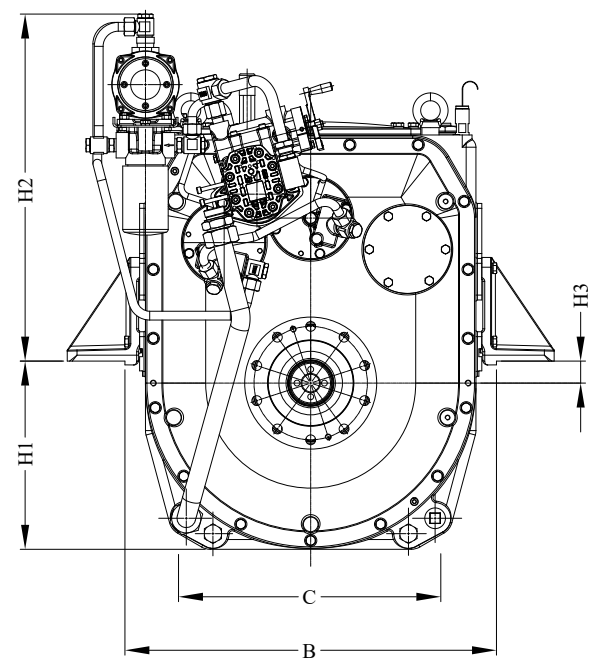

Model	W1950					
	Power/RPM	kW/RPM (hp/RPM)	Maximum rated input	kW (hp)	Ratio	Maximum input RPM
W1950	0,210 (0,282)	588 (789)			4,103	2800
					4,481	
					4,920	
					5,727	
	0,193 (0,259)	540 (725)			6,400	
	0,172 (0,231)	482 (646)			7,222	
0,157 (0,211)	440 (590)			7,706		
	Dry weight	kg(lb)	720 (1593)			
	SAE bell	#0, #1				
	Type	Vertical offset				
	Kinematics	Non Reversible, Engine Wise and Counter Engine Wise				

## Description

- Robust design and easy onboard maintenance.
- Robust design also withstands continuous duty in workboat, dredger applications.
- Fully works tested, reliable and simple to install.
- Reverse reduction marine transmission with hydraulically actuated multi-disc clutches.
- Case hardened and precisely ground gear teeth for long life and smooth running.
- Robust cast iron casing for direct or remote mounting.
- Emergency "get home" capability.
- Design, manufacture and quality control standards comply with ISO.
- Suitable for twin installation with 100% rated power in ahead and astern condition.

Model	Bell housing	A	B	C	H1	H2	H3	L1	L2	L3	Dry Weight kg (lb)
W1950	#0, #1	338	760	430	340	755	0	607	90	720	720 (1593)

**All dimensions in mm.**

Output Coupling dimension										
A		B		C		D		Bolt Holes		
mm	inch	mm	inch	mm	inch	mm	inch	No.	Diameter (E)	
									mm	in
270	10,6	232	9,1	175	6,9	28	1,1	10	20	0,8