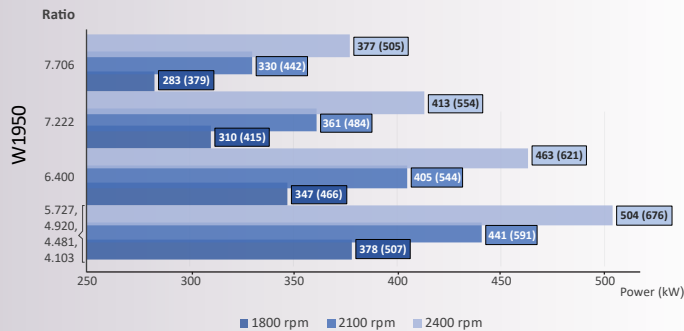

Model	W1950					
	Power/RPM	kW/RPM (hp/RPM)	Maximum rated input	kW (hp)	Ratio	Maximum input RPM
W1950	0,210 (0,282)	588 (789)			4,103	2800
					4,481	
					4,920	
					5,727	
	0,193 (0,259)	540 (725)			6,400	
	0,172 (0,231)	482 (646)			7,222	
0,157 (0,211)	440 (590)			7,706		
	Dry weight	kg(lb)	720 (1593)			
	SAE bell	#0, #1				
	Type	Vertical offset				
	Kinematics	Non Reversible, Engine Wise and Counter Engine Wise				

## Description

- Robust design and easy onboard maintenance.
- Robust design also withstands continuous duty in workboat, dredger applications.
- Fully works tested, reliable and simple to install.
- Reverse reduction marine transmission with hydraulically actuated multi-disc clutches.
- Case hardened and precisely ground gear teeth for long life and smooth running.
- Robust cast iron casing for direct or remote mounting.
- Emergency "get home" capability.
- Design, manufacture and quality control standards comply with ISO.
- Suitable for twin installation with 100% rated power in ahead and astern condition.

Sample Powers kW (hp)