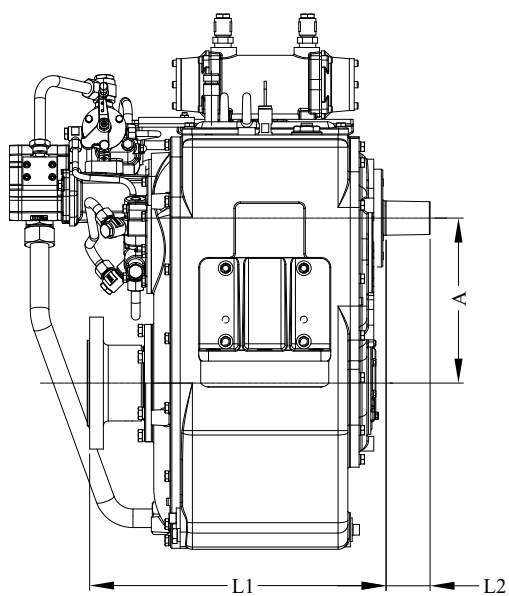

Model	W1950					
	Power/RPM	kW/RPM (hp/RPM)	Maximum rated input	kW (hp)	Ratio	Maximum input RPM
W1950	0,210 (0,282)	588 (789)			4,103	2800
					4,481	
					4,920	
					5,727	
	0,193 (0,259)	540 (725)			6,400	
	0,172 (0,231)	482 (646)			7,222	
0,157 (0,211)	440 (590)			7,706		
	Dry weight	kg(lb)	720 (1593)			
	SAE bell	#0, #1				
	Type	Vertical offset				
	Kinematics	Non Reversible, Engine Wise and Counter Engine Wise				

## Description

- Robust design and easy onboard maintenance.
- Robust design also withstands continuous duty in workboat, dredger applications.
- Fully works tested, reliable and simple to install.
- Reverse reduction marine transmission with hydraulically actuated multi-disc clutches.
- Case hardened and precisely ground gear teeth for long life and smooth running.
- Robust cast iron casing for direct or remote mounting.
- Emergency "get home" capability.
- Design, manufacture and quality control standards comply with ISO.
- Suitable for twin installation with 100% rated power in ahead and astern condition.

Model	Bell housing	A	B	C	H1	H2	H3	L1	L2	L3	Dry Weight kg (lb)
W1950	#0, #1	338	760	430	340	755	0	607	90	720	720 (1593)

**All dimensions in mm.**

Output Coupling dimension										
A		B		C		D		Bolt Holes		
mm	inch	mm	inch	mm	inch	mm	inch	No.	Diameter (E)	
									mm	in
270	10,6	232	9,1	175	6,9	28	1,1	10	20	0,8