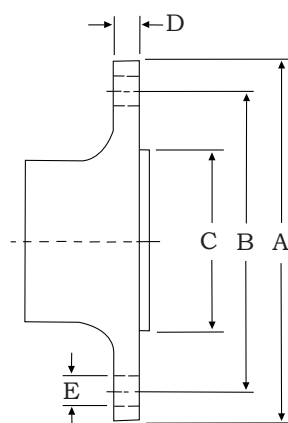

## Description

- Robust design and easy onboard maintenance.
- Robust design also withstands continuous duty in workboat, dredger applications.
- Fully works tested, reliable and simple to install.
- Reverse reduction marine transmission with hydraulically actuated multi-disc clutches.
- Case hardened and precisely ground gear teeth for long life and smooth running.
- Robust cast iron casing for direct or remote mounting.
- Emergency "get home" capability.
- Design, manufacture and quality control standards comply with ISO.
- Suitable for twin installation with 100% rated power in ahead and astern condition.

Model	Bell housing	A	B	C	H1	H2	H3	L1	L2	L3	Dry Weight kg (lb)
W1950	#0, #1	338	760	430	340	755	0	607	90	720	720 (1593)

**All dimensions in mm.**

Output Coupling dimension										
A		B		C		D		Bolt Holes		
mm	inch	mm	inch	mm	inch	mm	inch	No.	Diameter (E)	
									mm	in
270	10,6	232	9,1	175	6,9	28	1,1	10	20	0,8