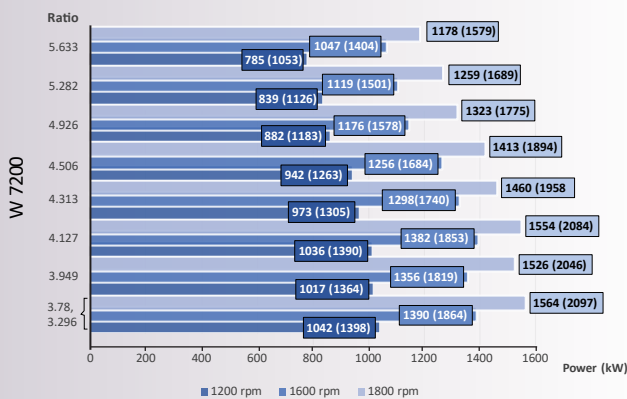

Description

- Robust design and easy onboard maintenance.
- Robust design also withstands continuous duty in workboat, dredger applications.
- Fully works tested, reliable and simple to install.
- Reversing reduction marine transmission with hydraulically actuated multi-disc clutches.
- Case hardened and precisely ground gear teeth for long life and smooth running.
- Robust cast iron casing for direct or remote mounting.
- Emergency "get home" capability.
- Design, manufacture and quality control standards comply with ISO.
- Suitable for twin installation with 100% rated power in ahead and astern condition.

Sample Powers kW (hp)