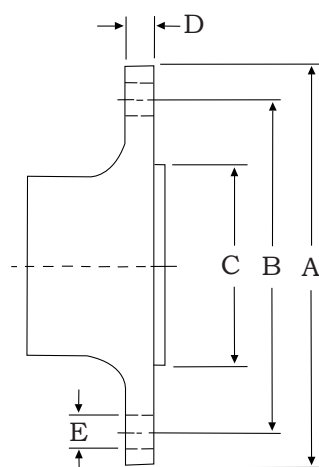

Model W7200						
W7200	Power/RPM	kW/RPM (hp/RPM)	Maximum rated input	kW (hp)	Ratio	Maximum input RPM
		0,869 (1,165)		1607 (2155)		3,296 3,780
	0,848 (1,137)		1653 (2217)		3,949	1950
	0,864 (1,158)		1727 (2316)		4,127	2000
	0,811 (1,088)		1703 (2284)		4,313	2100
	0,785 (1,052)		1648 (2210)		4,506	
	0,735 (0,986)		1544 (2071)		4,926	
	0,700 (0,938)		1469 (1970)		5,282	
	0,654 (0,877)		1374 (1843)		5,633	
	Dry weight	kg(lb)	2000 (4410)			
	SAE bell		#0, #00			
	Type		Vertical offset			
	Kinematics		Engine Wise and Counter Engine Wise			

Description

- Robust design and easy onboard maintenance.
- Robust design also withstands continuous duty in workboat, dredger applications.
- Fully works tested, reliable and simple to install.
- Reversing reduction marine transmission with hydraulically actuated multi-disc clutches.
- Case hardened and precisely ground gear teeth for long life and smooth running.
- Robust cast iron casing for direct or remote mounting.
- Emergency "get home" capability.
- Design, manufacture and quality control standards comply with ISO.
- Suitable for twin installation with 100% rated power in ahead and astern condition.

Sample Powers kW (hp)

Standard Equipment

- Oil cooler complete with fittings and flexible hoses.
- Integrated Brackets.
- Free Standing.
- Lube Oil Pump.

Option

- Engine-matched torsional coupling.
- Propeller shaft flange and coupling bolt set.
- Classification by all major Classification Societies on request.
- PTO (live or clutchable).
- Electric trolling valve for slow-speed drive.
- Shaft brake.
- Electric clutch control.

Model	Bell housing	A	B	C	H1	H2	H3	L1	L2	L3	Dry Weight kg (lb)
W7200	#0,#00	500	848	470	315	900	0	807	130	960	2000 (4410)

All dimensions in mm.

Output Coupling dimension

A		B		C		D		Bolt Holes		
mm	inch	mm	inch	mm	inch	mm	inch	No.	Diameter (E)	
									mm	in
390	15,4	336	13,2	250	9,8	40	1,6	10	31	1,2