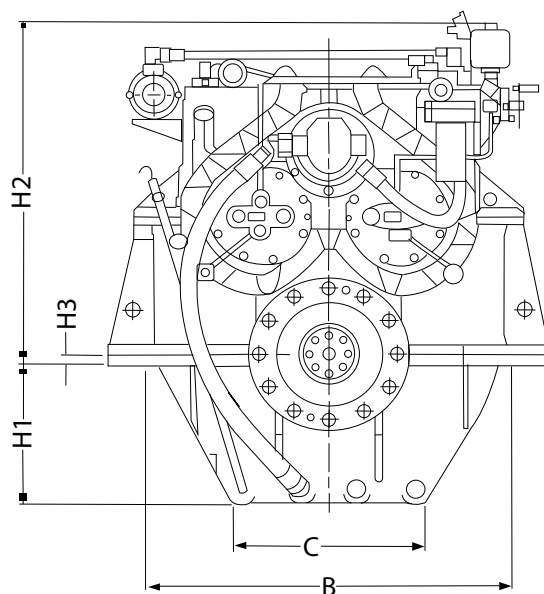

Model W7200						
W7200	Power/RPM	kW/RPM (hp/RPM)	Maximum rated input	kW (hp)	Ratio	Maximum input RPM
		0,869 (1,165)		1607 (2155)		3,296 3,780
	0,848 (1,137)		1653 (2217)		3,949	1950
	0,864 (1,158)		1727 (2316)		4,127	2000
	0,811 (1,088)		1703 (2284)		4,313	2100
	0,785 (1,052)		1648 (2210)		4,506	
	0,735 (0,986)		1544 (2071)		4,926	
	0,700 (0,938)		1469 (1970)		5,282	
	0,654 (0,877)		1374 (1843)		5,633	
	Dry weight	kg(lb)	2000 (4410)			
	SAE bell		#0, #00			
	Type		Vertical offset			
	Kinematics		Engine Wise and Counter Engine Wise			

Description

- Robust design and easy onboard maintenance.
- Robust design also withstands continuous duty in workboat, dredger applications.
- Fully works tested, reliable and simple to install.
- Reversing reduction marine transmission with hydraulically actuated multi-disc clutches.
- Case hardened and precisely ground gear teeth for long life and smooth running.
- Robust cast iron casing for direct or remote mounting.
- Emergency "get home" capability.
- Design, manufacture and quality control standards comply with ISO.
- Suitable for twin installation with 100% rated power in ahead and astern condition.

Sample Powers kW (hp)

Standard Equipment

- Oil cooler complete with fittings and flexible hoses.
- Integrated Brackets.
- Free Standing.
- Lube Oil Pump.

Option

- Engine-matched torsional coupling.
- Propeller shaft flange and coupling bolt set.
- Classification by all major Classification Societies on request.
- PTO (live or clutchable).
- Electric trolling valve for slow-speed drive.
- Shaft brake.
- Electric clutch control.

Model	Bell housing	A	B	C	H1	H2	H3	L1	L2	L3	Dry Weight kg (lb)
W7200	#0,#00	500	848	470	315	900	0	807	130	960	2000 (4410)

All dimensions in mm.

Output Coupling dimension

A		B		C		D		Bolt Holes		
mm	inch	mm	inch	mm	inch	mm	inch	No.	Diameter (E)	
									mm	in
390	15,4	336	13,2	250	9,8	40	1,6	10	31	1,2