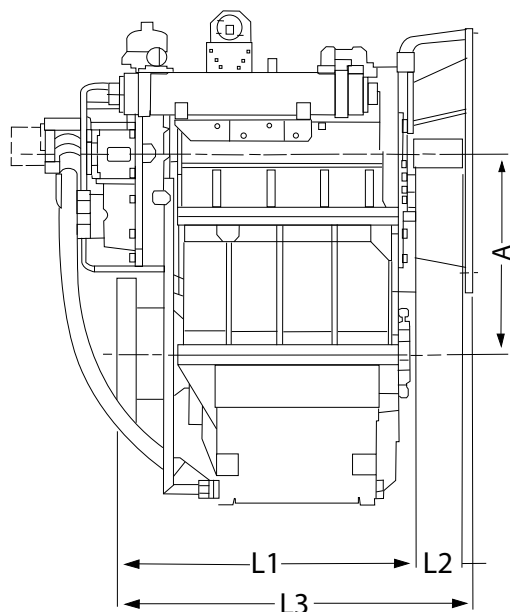

Model W7200						
W7200	Power/RPM	kW/RPM (hp/RPM)	Maximum rated input	kW (hp)	Ratio	Maximum input RPM
		0,869 (1,165)		1607 (2155)		3,296 3,780
	0,848 (1,137)		1653 (2217)		3,949	1950
	0,864 (1,158)		1727 (2316)		4,127	2000
	0,811 (1,088)		1703 (2284)		4,313	2100
	0,785 (1,052)		1648 (2210)		4,506	
	0,735 (0,986)		1544 (2071)		4,926	
	0,700 (0,938)		1469 (1970)		5,282	
	0,654 (0,877)		1374 (1843)		5,633	
	Dry weight	kg(lb)	2000 (4410)			
	SAE bell		#0, #00			
	Type		Vertical offset			
	Kinematics		Engine Wise and Counter Engine Wise			

Sample Powers kW (hp)

Standard Equipment

- Oil cooler complete with fittings and flexible hoses.
- Integrated Brackets.
- Free Standing.
- Lube Oil Pump.

Option

- Engine-matched torsional coupling.
- Propeller shaft flange and coupling bolt set.
- Classification by all major Classification Societies on request.
- PTO (live or clutchable).
- Electric trolling valve for slow-speed drive.
- Shaft brake.
- Electric clutch control.

Model	Bell housing	A	B	C	H1	H2	H3	L1	L2	L3	Dry Weight kg (lb)
W7200	#0,#00	500	848	470	315	900	0	807	130	960	2000 (4410)

All dimensions in mm.

Output Coupling dimension

A		B		C		D		Bolt Holes		
mm	inch	mm	inch	mm	inch	mm	inch	No.	Diameter (E)	
									mm	in
390	15,4	336	13,2	250	9,8	40	1,6	10	31	1,2