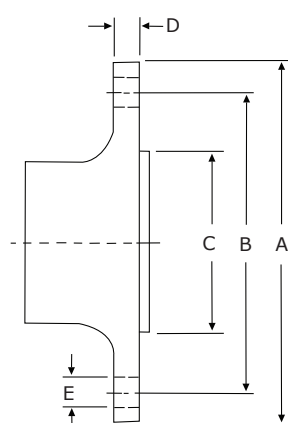

Description

- A gearbox with two ratios.
- Can be used for very specific project with PTO and PTI.
- Robust design and easy onboard maintenance.
- Robust design also withstands continuous duty in workboat, dredger applications.
- Fully works tested, reliable and simple to install.
- Reverse reduction marine transmission with hydraulically actuated multi-disc clutches.
- Case hardened and precisely ground gear teeth for long life and smooth running.
- Robust cast iron casing for direct or remote mounting.
- Emergency "get home" capability.
- Design, manufacture and quality control standards comply with ISO.
- Suitable for twin installation with 100% rated power in ahead and astern condition.

Standard Equipment

- Oil cooler complete with fittings and flexible hoses.
- Integrated Brackets.
- Free Standing.
- Lube Oil Pump.

Option

- Engine-matched torsional coupling.
- Propeller shaft flange and coupling bolt set.
- Classification by all major Classification Societies on request.
- PTO (live or clutchable).
- Electric trolling valve for slow-speed drive.
- Shaft brake.
- Electric clutch control.
- Trailing pump.

Model	Bell Housing SAE N°	A	B	C	H1	H2	H3	L1	L2	Dry Weight kg(lb)
		Dimensions in mm								
W3300 DS	#0, #1	379	804	484	390	746	0	839	90	1260 (2780)

Output Coupling dimension

A		B		C		D		Bolt Holes		
mm	inch	mm	inch	mm	inch	mm	inch	No.	Diameter (E)	
									mm	in
320	12,6	270	10,6	175	6,89	43,5	1,69	10	27,5	1,08