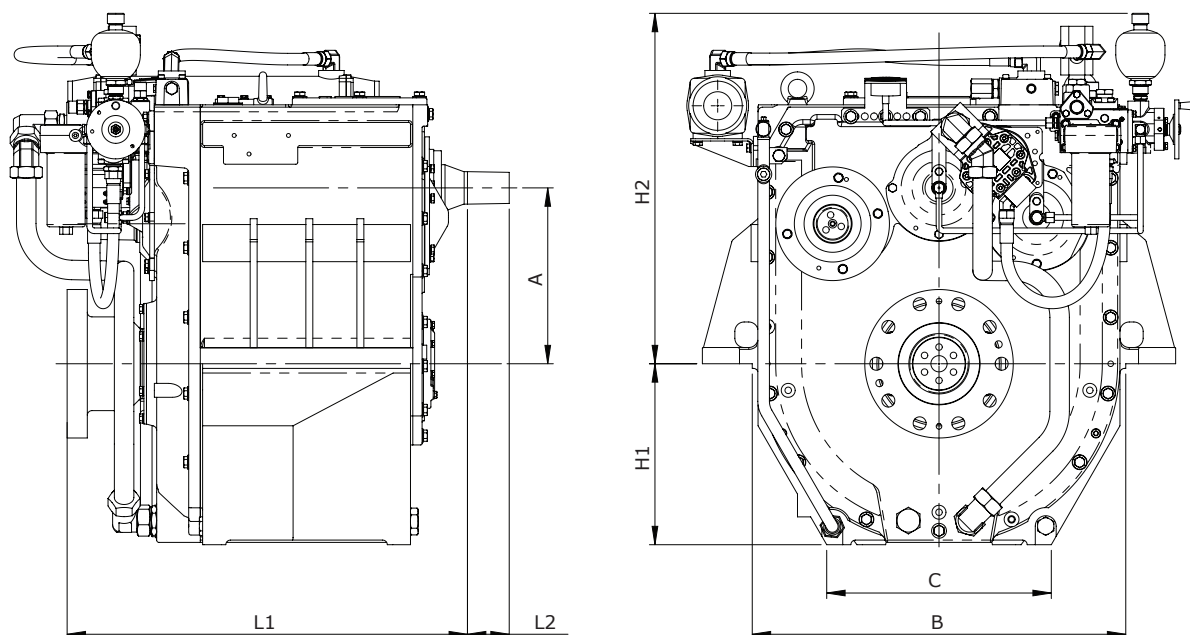

Model		W3300 DS				
Power/RPM	kW/RPM (hp/RPM)	Maximum rated input	kW (hp)	First ratio	Second ratio	Maximum input RPM
0,292 (0,392)		642 (861)		6,556	7,167	2200
					7,421	
					7,798	
0,255 (0,342)		561 (752)		6,940	7,595	
					7,875	
					8,249	
Dry weight	kg(lb)	1260 (2780)				
SAE bell		#0, #1				
Type		Vertical offset				
Kinematics		Non Reversible, Engine Wise and Counter Engine Wise				

Description

- A gearbox with two ratios.
- Can be used for very specific project with PTO and PTI.
- Robust design and easy onboard maintenance.
- Robust design also withstands continuous duty in workboat, dredger applications.
- Fully works tested, reliable and simple to install.
- Reverse reduction marine transmission with hydraulically actuated multi-disc clutches.
- Case hardened and precisely ground gear teeth for long life and smooth running.
- Robust cast iron casing for direct or remote mounting.
- Emergency "get home" capability.
- Design, manufacture and quality control standards comply with ISO.
- Suitable for twin installation with 100% rated power in ahead and astern condition.

Model	Bell Housing SAE N°	A	B	C	H1	H2	H3	L1	L2	Dry Weight kg(lb)
		Dimensions in mm								
W3300 DS	#0, #1	379	804	484	390	746	0	839	90	1260 (2780)

Output Coupling dimension

A		B		C		D		Bolt Holes		
mm	inch	mm	inch	mm	inch	mm	inch	No.	Diameter (E)	
									mm	in
320	12,6	270	10,6	175	6,89	43,5	1,69	10	27,5	1,08