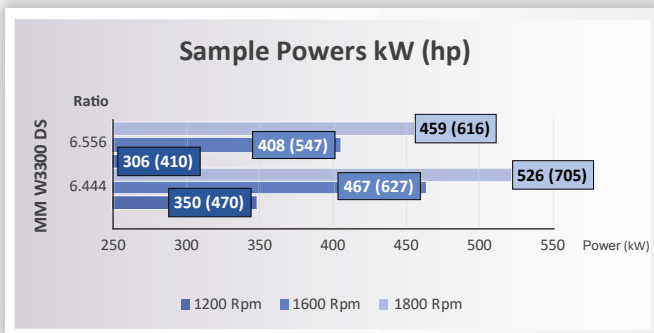

Model		W3300 DS				
Power/RPM	kW/RPM (hp/RPM)	Maximum rated input	kW (hp)	First ratio	Second ratio	Maximum input RPM
0,292 (0,392)		642 (861)		6,556	7,167	2200
					7,421	
					7,798	
0,255 (0,342)		561 (752)		6,940	7,595	
					7,875	
					8,249	
Dry weight	kg(lb)	1260 (2780)				
SAE bell		#0, #1				
Type		Vertical offset				
Kinematics		Non Reversible, Engine Wise and Counter Engine Wise				

Description

- A gearbox with two ratios.
- Can be used for very specific project with PTO and PTI.
- Robust design and easy onboard maintenance.
- Robust design also withstands continuous duty in workboat, dredger applications.
- Fully works tested, reliable and simple to install.
- Reverse reduction marine transmission with hydraulically actuated multi-disc clutches.
- Case hardened and precisely ground gear teeth for long life and smooth running.
- Robust cast iron casing for direct or remote mounting.
- Emergency "get home" capability.
- Design, manufacture and quality control standards comply with ISO.
- Suitable for twin installation with 100% rated power in ahead and astern condition.