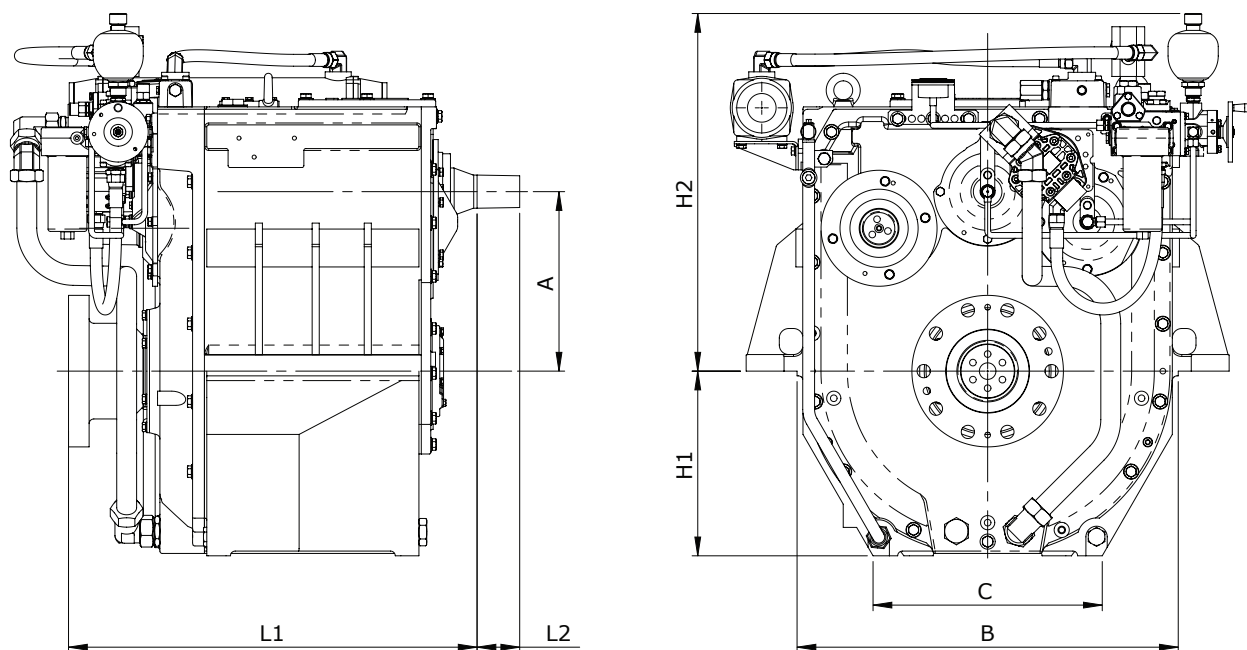

Description

- A gearbox with two ratios.
- Can be used for very specific project with PTO and PTI.
- Robust design and easy onboard maintenance.
- Robust design also withstands continuous duty in workboat, dredger applications.
- Fully works tested, reliable and simple to install.
- Reverse reduction marine transmission with hydraulically actuated multi-disc clutches.
- Case hardened and precisely ground gear teeth for long life and smooth running.
- Robust cast iron casing for direct or remote mounting.
- Emergency "get home" capability.
- Design, manufacture and quality control standards comply with ISO.
- Suitable for twin installation with 100% rated power in ahead and astern condition.

Standard Equipment

- Oil cooler complete with fittings and flexible hoses.
- Integrated Brackets.
- Free Standing.
- Lube Oil Pump.

Sample Powers kW (hp)

Model	Bell Housing SAE N °	A	B	C	H1	H2	H3	L1	L2	Dry Weight kg(lb)
		Dimensions in mm								
W3450 DS	#0, #1	379	804	484	390	746	0	839	90	1260 (2780)

Output Coupling dimension

A		B		C		D		Bolt Holes		
mm	inch	mm	inch	mm	inch	mm	inch	No.	Diameter (E)	
									mm	in
320	12,6	270	10,6	175	6,89	43,5	1,69	10	27,5	1,08

Masson Marine products are available all over the world through our network of dealers