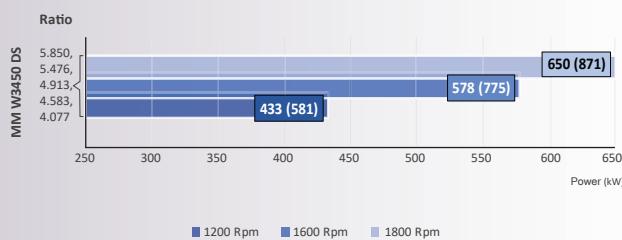

Model		W3450 DS						
Power/RPM	kW/RPM (hp/RPM)	Maximum rated input	kW (hp)	First ratio	Second ratio		Maximum input RPM	
0,361 (0,484)		794 (1065)		4,077	4,462	4,615	4,846	2200
				4,583	5,015	5,188	5,448	
				4,913	5,376	5,562	5,840	
				5,476	5,933	6,199	6,509	
				5,850	6,402	6,623	6,954	
Dry weight	kg(lb)	1260 (2780)						
SAE bell	#0, #1							
Type	Vertical offset							
Kinematics	Non Reversible, Engine Wise and Counter Engine Wise							

Description

- A gearbox with two ratios.
- Can be used for very specific project with PTO and PTI.
- Robust design and easy onboard maintenance.
- Robust design also withstands continuous duty in workboat, dredger applications.
- Fully works tested, reliable and simple to install.
- Reverse reduction marine transmission with hydraulically actuated multi-disc clutches.
- Case hardened and precisely ground gear teeth for long life and smooth running.
- Robust cast iron casing for direct or remote mounting.
- Emergency "get home" capability.
- Design, manufacture and quality control standards comply with ISO.
- Suitable for twin installation with 100% rated power in ahead and astern condition.

Standard Equipment

- Oil cooler complete with fittings and flexible hoses.
- Integrated Brackets.
- Free Standing.
- Lube Oil Pump.

Sample Powers kW (hp)

Model	Bell Housing SAE N °	A	B	C	H1	H2	H3	L1	L2	Dry Weight kg(lb)
		Dimensions in mm								
W3450 DS	#0, #1	379	804	484	390	746	0	839	90	1260 (2780)