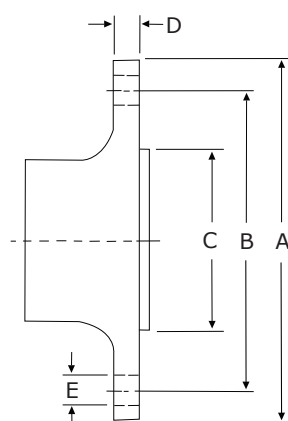

Description

- A gearbox with two ratios.
- Can be used for very specific project with PTO and PTI.
- Robust design and easy onboard maintenance.
- Robust design also withstands continuous duty in workboat, dredger applications.
- Fully works tested, reliable and simple to install.
- Reverse reduction marine transmission with hydraulically actuated multi-disc clutches.
- Case hardened and precisely ground gear teeth for long life and smooth running.
- Robust cast iron casing for direct or remote mounting.
- Emergency "get home" capability.
- Design, manufacture and quality control standards comply with ISO.
- Suitable for twin installation with 100% rated power in ahead and astern condition.

Output Coupling dimension

A		B		C		D		Bolt Holes		
mm	inch	mm	inch	mm	inch	mm	inch	No.	Diameter (E)	
									mm	in
320	12,6	270	10,6	175	6,89	43,5	1,69	10	27,5	1,08

Masson Marine products are available all over the world through our network of dealers